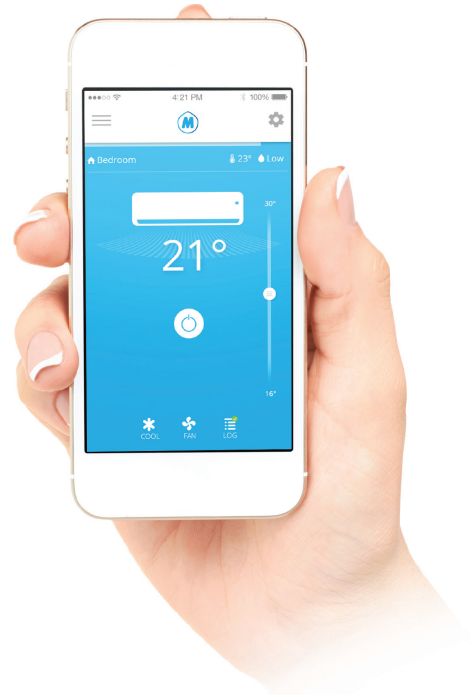

The logo features a blue circle containing a white letter 'M', followed by the word 'Melissa' in a bold, black, sans-serif font, and a blue square containing the white text '3G'.

M Melissa 3G

Smart control of your AC and mobile Wi-Fi hot-spot in one solution.

⚡25% Melissa 3G can save you up to 25% on your energy bill.

Convenience and comfort.

Get full control of your AC from anywhere, using the Melissa 3G mobile Wi-Fi router. Enjoy the fully automated and user friendly self-installation.

ECO and savings.

The integrated smart algorithms will help you extend your AC lifespan and cut down the energy consumption up to 25% every month.

Universal solution.

Melissa 3G is compatible with every air conditioner and heat pump regardless of brand and model.

NEW – Wi-Fi hot-spot in your summer house or villa.

Melissa 3G works with all mobile operators' data traffic SIM cards.